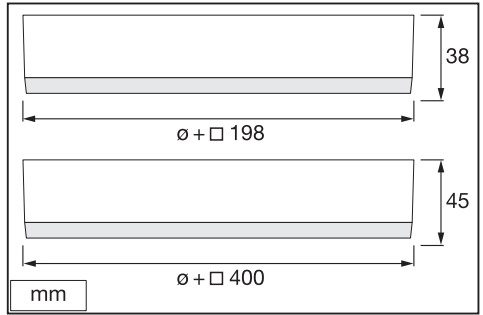

LED COLOR WHITE

	EAN	W	lm Light Source	lm Output	K	Temp (°C)	V~	mA	Hz	DF	kg (kg)	∇ (°)	🖱️
LED COLOR WHITE RD 200MM 18W	4058075227590	18	1020	650	3000	-20...+35	220- 240	79	50/60	>0.7	0.6	110	100000
LED COLOR WHITE SQ 200MM 17W	4058075227576	17	1020	700	3000	-20...+35	220- 240	72	50/60	>0.7	0.7	110	100000
LED COLOR WHITE RD 400MM 28W	4058075265721	28	2000	1550	3000	-20...+35	220- 240	123	50/60	>0.7	2.3	110	100000
LED COLOR WHITE SQ 400MM 30W	4058075265769	30	2100	1600	3000	-20...+35	220- 240	133	50/60	>0.7	2.7	110	100000

	EAN	n	LED	QR code	ENERGY * X =
LED COLOR WHITE RD 200MM 18W	4058075227590	1	AC34624		E
LED COLOR WHITE SQ 200MM 17W	4058075227576	1	AC34623		E
LED COLOR WHITE RD 400MM 28W	4058075265721	1	AC34621		E
LED COLOR WHITE SQ 400MM 30W	4058075265769	1	AC34622		E