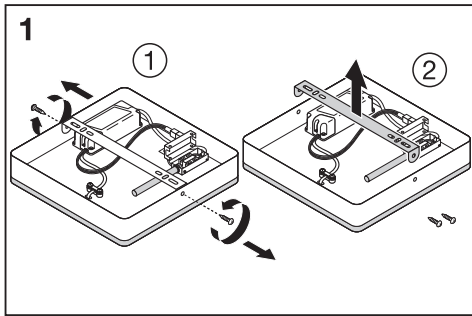

LED COLOR WHITE

	EAN	W	lm Light Source	lm Output	K	Temp (°C)	V~	mA	Hz	DF	kg (kg)	∇ (°)	🖱️
LED COLOR WHITE RD 200MM 18W	4058075227590	18	1020	650	3000	-20...+35	220- 240	79	50/60	>0.7	0.6	110	100000
LED COLOR WHITE SQ 200MM 17W	4058075227576	17	1020	700	3000	-20...+35	220- 240	72	50/60	>0.7	0.7	110	100000
LED COLOR WHITE RD 400MM 28W	4058075265721	28	2000	1550	3000	-20...+35	220- 240	123	50/60	>0.7	2.3	110	100000
LED COLOR WHITE SQ 400MM 30W	4058075265769	30	2100	1600	3000	-20...+35	220- 240	133	50/60	>0.7	2.7	110	100000

	EAN	n	LED	QR code	ENERGY * X =
LED COLOR WHITE RD 200MM 18W	4058075227590	1	AC34624		E
LED COLOR WHITE SQ 200MM 17W	4058075227576	1	AC34623		E
LED COLOR WHITE RD 400MM 28W	4058075265721	1	AC34621		E
LED COLOR WHITE SQ 400MM 30W	4058075265769	1	AC34622		E