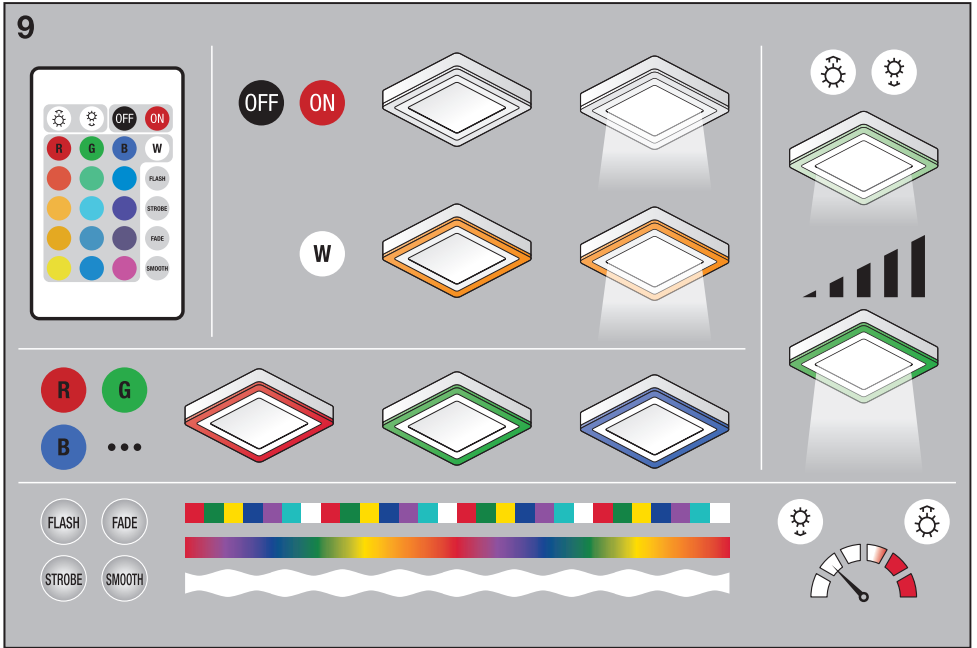

LED COLOR WHITE

	EAN	W	lm Light Source	lm Output	K	Temp (°C)	V~	mA	Hz	DF	kg (kg)	∇ (°)	🖱️
LED COLOR WHITE RD 200MM 18W	4058075227590	18	1020	650	3000	-20...+35	220- 240	79	50/60	>0.7	0.6	110	100000
LED COLOR WHITE SQ 200MM 17W	4058075227576	17	1020	700	3000	-20...+35	220- 240	72	50/60	>0.7	0.7	110	100000
LED COLOR WHITE RD 400MM 28W	4058075265721	28	2000	1550	3000	-20...+35	220- 240	123	50/60	>0.7	2.3	110	100000
LED COLOR WHITE SQ 400MM 30W	4058075265769	30	2100	1600	3000	-20...+35	220- 240	133	50/60	>0.7	2.7	110	100000

	EAN	n	LED	QR code	ENERGY * X =
LED COLOR WHITE RD 200MM 18W	4058075227590	1	AC34624		E
LED COLOR WHITE SQ 200MM 17W	4058075227576	1	AC34623		E
LED COLOR WHITE RD 400MM 28W	4058075265721	1	AC34621		E
LED COLOR WHITE SQ 400MM 30W	4058075265769	1	AC34622		E