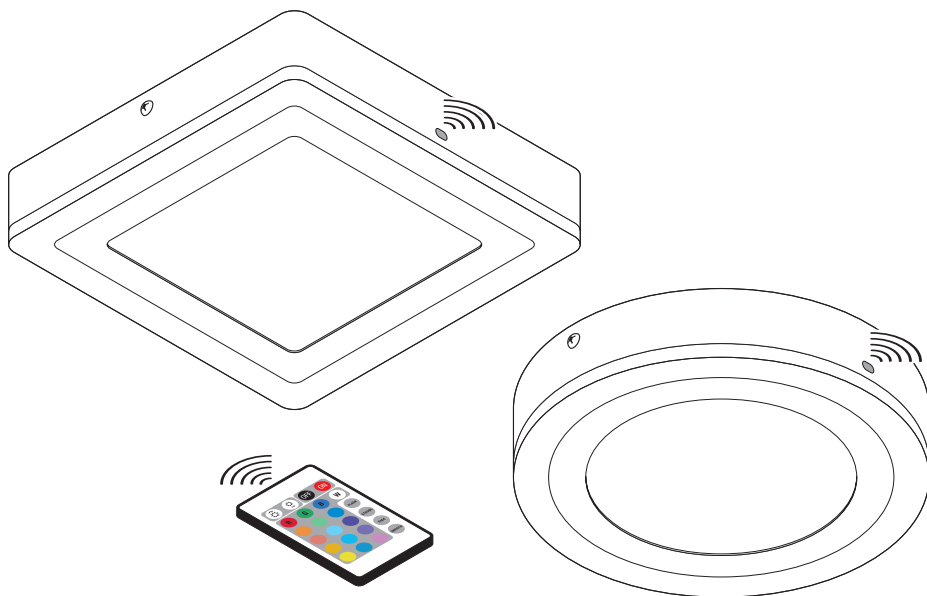

LED COLOR WHITE

	EAN	W	lm Light Source	lm Output	K	Temp (°C)	V~	mA	Hz	DF	kg (kg)	∇ (°)	🖱️
LED COLOR WHITE RD 200MM 18W	4058075227590	18	1020	650	3000	-20...+35	220- 240	79	50/60	>0.7	0.6	110	100000
LED COLOR WHITE SQ 200MM 17W	4058075227576	17	1020	700	3000	-20...+35	220- 240	72	50/60	>0.7	0.7	110	100000
LED COLOR WHITE RD 400MM 28W	4058075265721	28	2000	1550	3000	-20...+35	220- 240	123	50/60	>0.7	2.3	110	100000
LED COLOR WHITE SQ 400MM 30W	4058075265769	30	2100	1600	3000	-20...+35	220- 240	133	50/60	>0.7	2.7	110	100000

	EAN	n	LED	QR code	ENERGY * X =
LED COLOR WHITE RD 200MM 18W	4058075227590	1	AC34624		E
LED COLOR WHITE SQ 200MM 17W	4058075227576	1	AC34623		E
LED COLOR WHITE RD 400MM 28W	4058075265721	1	AC34621		E
LED COLOR WHITE SQ 400MM 30W	4058075265769	1	AC34622		E