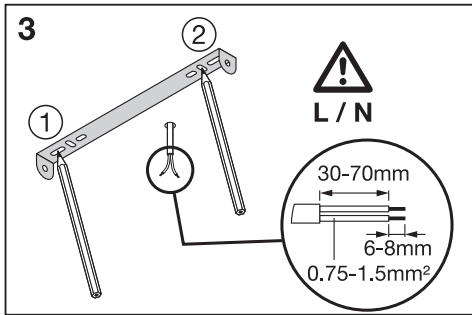

LED COLOR WHITE

	EAN	W	lm Light Source	lm Output	K	Temp (°C)	V~	mA	Hz	DF	kg (kg)	∇ (°)	🖱️
LED COLOR WHITE RD 200MM 18W	4058075227590	18	1020	650	3000	-20...+35	220- 240	79	50/60	>0.7	0.6	110	100000
LED COLOR WHITE SQ 200MM 17W	4058075227576	17	1020	700	3000	-20...+35	220- 240	72	50/60	>0.7	0.7	110	100000
LED COLOR WHITE RD 400MM 28W	4058075265721	28	2000	1550	3000	-20...+35	220- 240	123	50/60	>0.7	2.3	110	100000
LED COLOR WHITE SQ 400MM 30W	4058075265769	30	2100	1600	3000	-20...+35	220- 240	133	50/60	>0.7	2.7	110	100000

	EAN	n	LED	QR code	ENERGY * X =
LED COLOR WHITE RD 200MM 18W	4058075227590	1	AC34624		E
LED COLOR WHITE SQ 200MM 17W	4058075227576	1	AC34623		E
LED COLOR WHITE RD 400MM 28W	4058075265721	1	AC34621		E
LED COLOR WHITE SQ 400MM 30W	4058075265769	1	AC34622		E