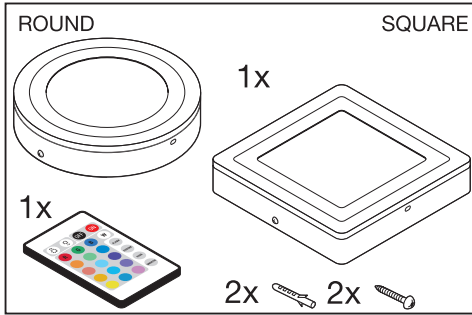

LED COLOR WHITE

	EAN	W	lm Light Source	lm Output	K	Temp (°C)	V~	mA	Hz	DF	kg (kg)	∇ (°)	🖱️
LED COLOR WHITE RD 200MM 18W	4058075227590	18	1020	650	3000	-20...+35	220- 240	79	50/60	>0.7	0.6	110	100000
LED COLOR WHITE SQ 200MM 17W	4058075227576	17	1020	700	3000	-20...+35	220- 240	72	50/60	>0.7	0.7	110	100000
LED COLOR WHITE RD 400MM 28W	4058075265721	28	2000	1550	3000	-20...+35	220- 240	123	50/60	>0.7	2.3	110	100000
LED COLOR WHITE SQ 400MM 30W	4058075265769	30	2100	1600	3000	-20...+35	220- 240	133	50/60	>0.7	2.7	110	100000

	EAN	n	LED	QR code	ENERGY * X =
LED COLOR WHITE RD 200MM 18W	4058075227590	1	AC34624		E
LED COLOR WHITE SQ 200MM 17W	4058075227576	1	AC34623		E
LED COLOR WHITE RD 400MM 28W	4058075265721	1	AC34621		E
LED COLOR WHITE SQ 400MM 30W	4058075265769	1	AC34622		E