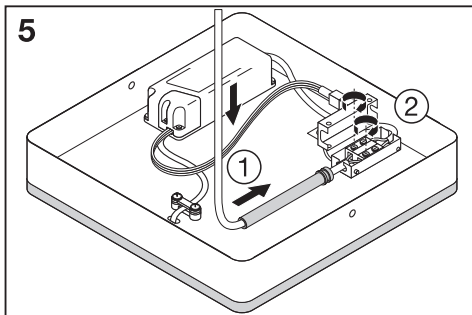

LED COLOR WHITE

	EAN	W	lm Light Source	lm Output	K	Temp (°C)	V~	mA	Hz	DF	kg (kg)	∇ (°)	🖱️
LED COLOR WHITE RD 200MM 18W	4058075227590	18	1020	650	3000	-20...+35	220- 240	79	50/60	>0.7	0.6	110	100000
LED COLOR WHITE SQ 200MM 17W	4058075227576	17	1020	700	3000	-20...+35	220- 240	72	50/60	>0.7	0.7	110	100000
LED COLOR WHITE RD 400MM 28W	4058075265721	28	2000	1550	3000	-20...+35	220- 240	123	50/60	>0.7	2.3	110	100000
LED COLOR WHITE SQ 400MM 30W	4058075265769	30	2100	1600	3000	-20...+35	220- 240	133	50/60	>0.7	2.7	110	100000

	EAN	n	LED	QR code	ENERGY * X =
LED COLOR WHITE RD 200MM 18W	4058075227590	1	AC34624		E
LED COLOR WHITE SQ 200MM 17W	4058075227576	1	AC34623		E
LED COLOR WHITE RD 400MM 28W	4058075265721	1	AC34621		E
LED COLOR WHITE SQ 400MM 30W	4058075265769	1	AC34622		E