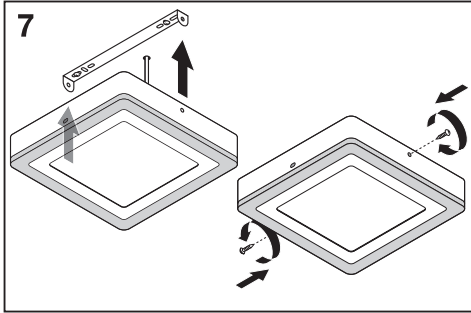

LED COLOR WHITE

	EAN	W	lm Light Source	lm Output	K	Temp (°C)	V~	mA	Hz	DF	kg (kg)	∇ (°)	🖱️
LED COLOR WHITE RD 200MM 18W	4058075227590	18	1020	650	3000	-20...+35	220- 240	79	50/60	>0.7	0.6	110	100000
LED COLOR WHITE SQ 200MM 17W	4058075227576	17	1020	700	3000	-20...+35	220- 240	72	50/60	>0.7	0.7	110	100000
LED COLOR WHITE RD 400MM 28W	4058075265721	28	2000	1550	3000	-20...+35	220- 240	123	50/60	>0.7	2.3	110	100000
LED COLOR WHITE SQ 400MM 30W	4058075265769	30	2100	1600	3000	-20...+35	220- 240	133	50/60	>0.7	2.7	110	100000

	EAN	n	LED	QR code	ENERGY * X =
LED COLOR WHITE RD 200MM 18W	4058075227590	1	AC34624		E
LED COLOR WHITE SQ 200MM 17W	4058075227576	1	AC34623		E
LED COLOR WHITE RD 400MM 28W	4058075265721	1	AC34621		E
LED COLOR WHITE SQ 400MM 30W	4058075265769	1	AC34622		E