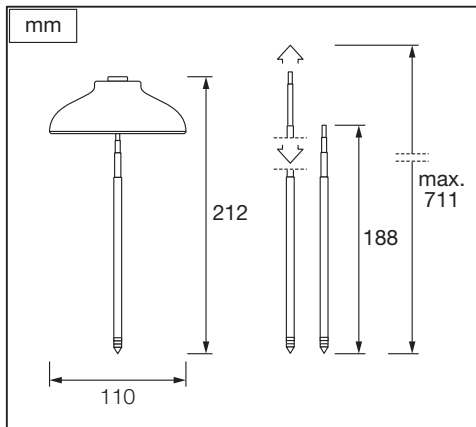

The light automatically switches on/off:

ON

OFF

Reset:

OFF

ON