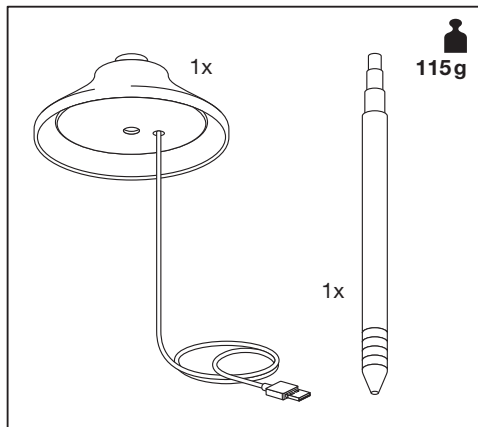

The light automatically switches on/off:

ON

OFF

Reset:

OFF

ON