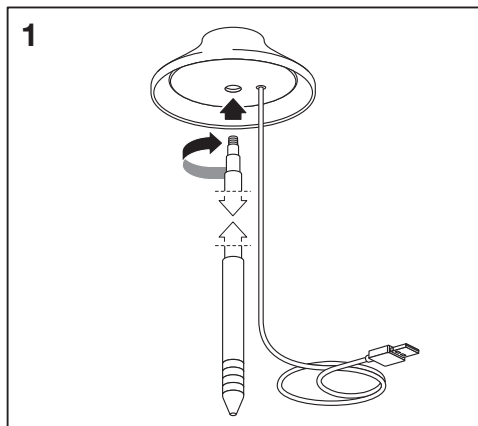

The light automatically switches on/off:

ON

OFF

Reset:

OFF

ON