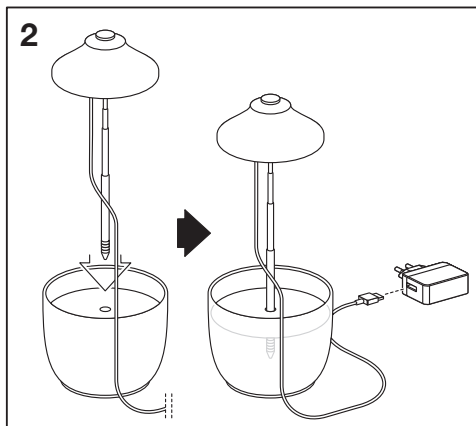

The light automatically switches on/off:

ON

OFF

Reset:

OFF

ON