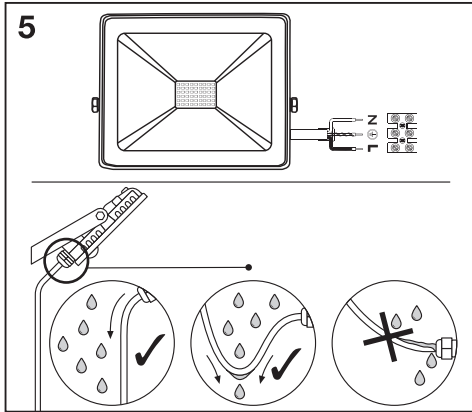

FLOODLIGHT ESSENTIAL