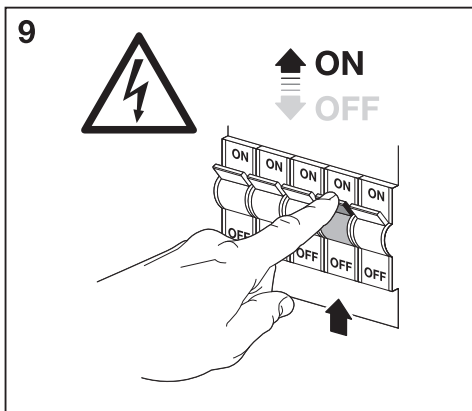

7

230V~		
C10A	B16A	C16A
21	29	34
14	19	23
10	14	17

mm	A	B	C			m²
100W	170	140	6	2x M8		0.0368 m²
150W	200	170	8	2x M8		0.0546 m²
200W	230	200	8	2x M8		0.0748 m²

8

FLOODLIGHT ESSENTIAL SENSOR

10s-10min
ON OFF

TIME SENS LUX

5-500lux

6m +/- 2m

4058075831599
4058075831612
4058075831636