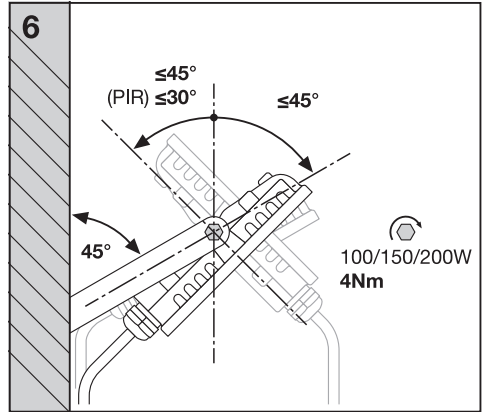

FLOODLIGHT ESSENTIAL